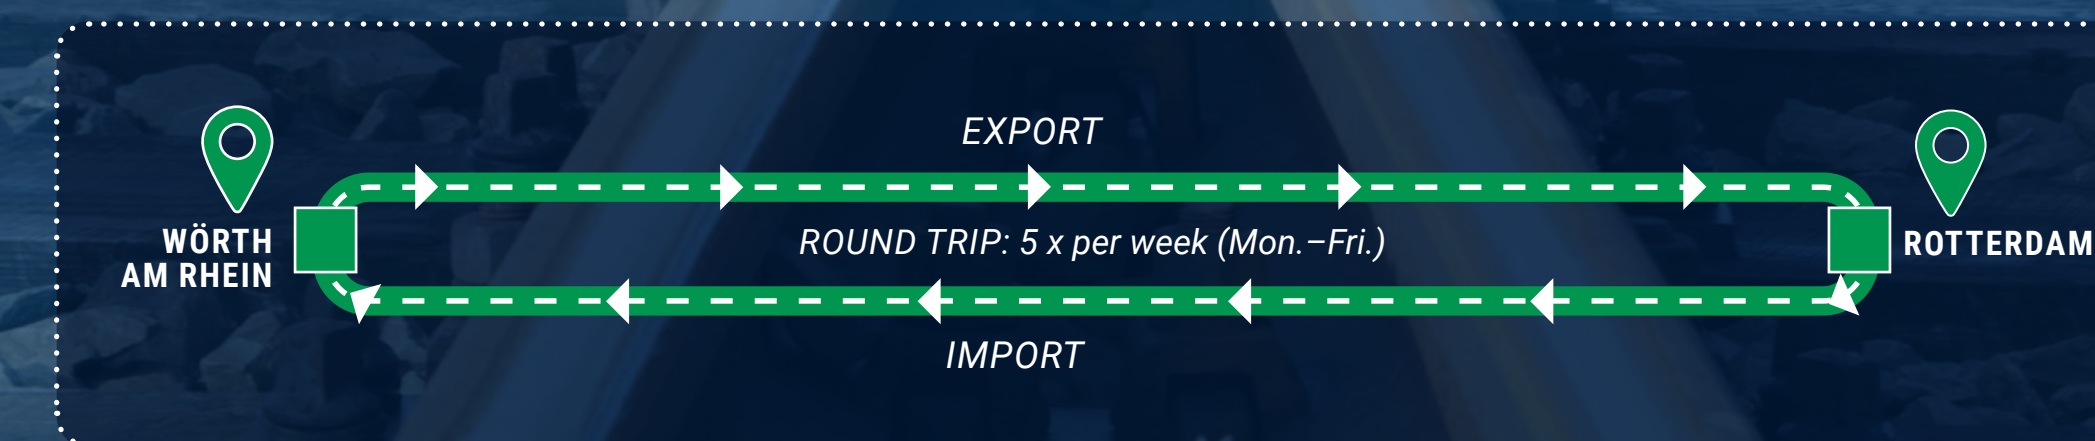

TRANSPORT

Transporting maritime cargo volumes – environmentally friendly and reliable

CONTACTS - Contargo Wörth-Karlsruhe GmbH

Booking

✉ import.woerth@contargo.net

✉ export.woerth@contargo.net

Sales

✉ Christopher Göttert

✉ cgoettert@contargo.net

Sales

Michele Glatzel

✉ mglatzel@contargo.net