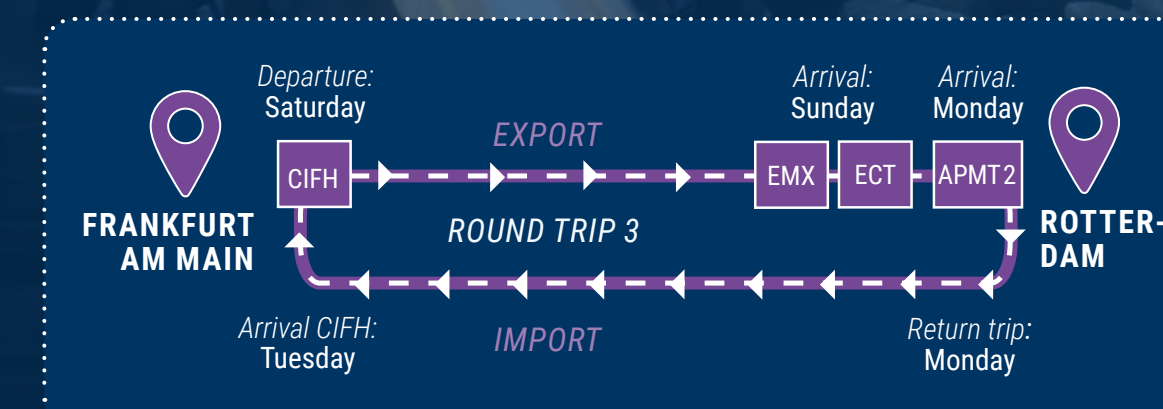

# FRS - Frankfurt Rotterdam Shuttle

Direct, sustainable transports save CO<sub>2</sub>

## OPTIMAL CONNECTION

Fast, direct rail connection between Frankfurt West and Rotterdam.

Connections to all the seaport terminals in the Port of Rotterdam are possible.

Frankfurt-West: Handling and on-carriage by barge or truck are possible.

## FREQUENCY

3 round trips per week between Frankfurt West (CIFH) and Rotterdam.

In Rotterdam we serve the terminals: ECT (incl. HPD2), APMT2, Euromax and RWG.

## NEW: REEFER-TRANSPORT ❄️

Terminal ECT: Transport of operated reefer containers by rail using innovative goods wagons.