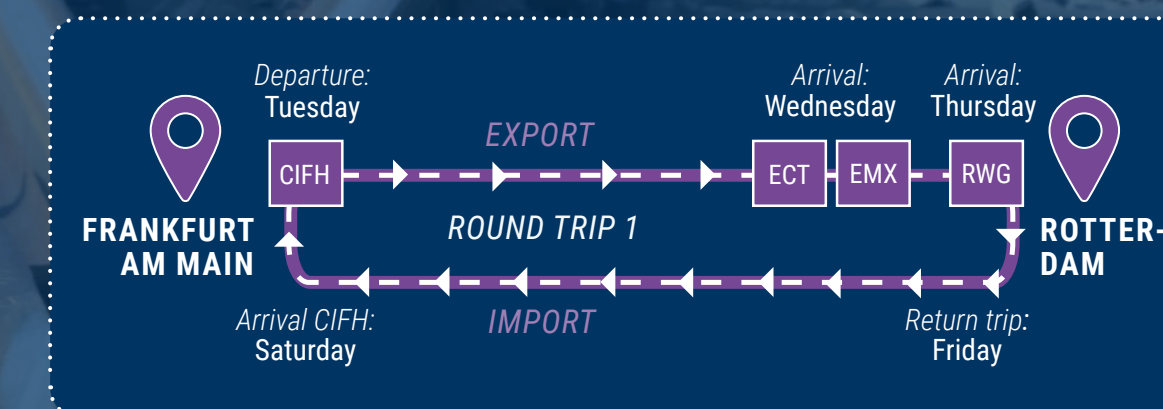

# FRS - Frankfurt Rotterdam Shuttle

Direct, sustainable transports save CO<sub>2</sub>

## OPTIMAL CONNECTION

Fast, direct rail connection between Frankfurt West and Rotterdam.

Connections to all the seaport terminals in the Port of Rotterdam are possible.

Frankfurt-West: Handling and on-carriage by barge or truck are possible.

## FREQUENCY

3 round trips per week between Frankfurt West (CIFH) and Rotterdam.

In Rotterdam we serve the terminals: ECT (incl. HPD2), APMT2, Euromax and RWG.

## NEW: REEFER-TRANSPORT ❄️

Terminal ECT: Transport of operated reefer containers by rail using innovative goods wagons.