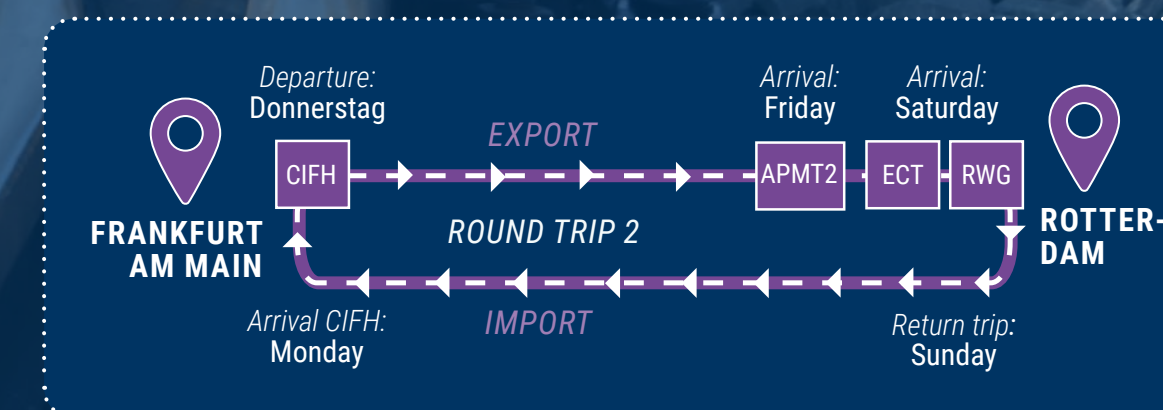

# FRS - Frankfurt Rotterdam Shuttle

Direct, sustainable transports save CO<sub>2</sub>

## OPTIMAL CONNECTION

Fast, direct rail connection between Frankfurt West and Rotterdam.

Connections to all the seaport terminals in the Port of Rotterdam are possible.

Frankfurt-West: Handling and on-carriage by barge or truck are possible.

## FREQUENCY

3 round trips per week between Frankfurt West (CIFH) and Rotterdam.

In Rotterdam we serve the terminals: ECT (incl. HPD2), APMT2, Euromax and RWG.

## NEW: REEFER-TRANSPORT ❄️

Terminal ECT: Transport of operated reefer containers by rail using innovative goods wagons.