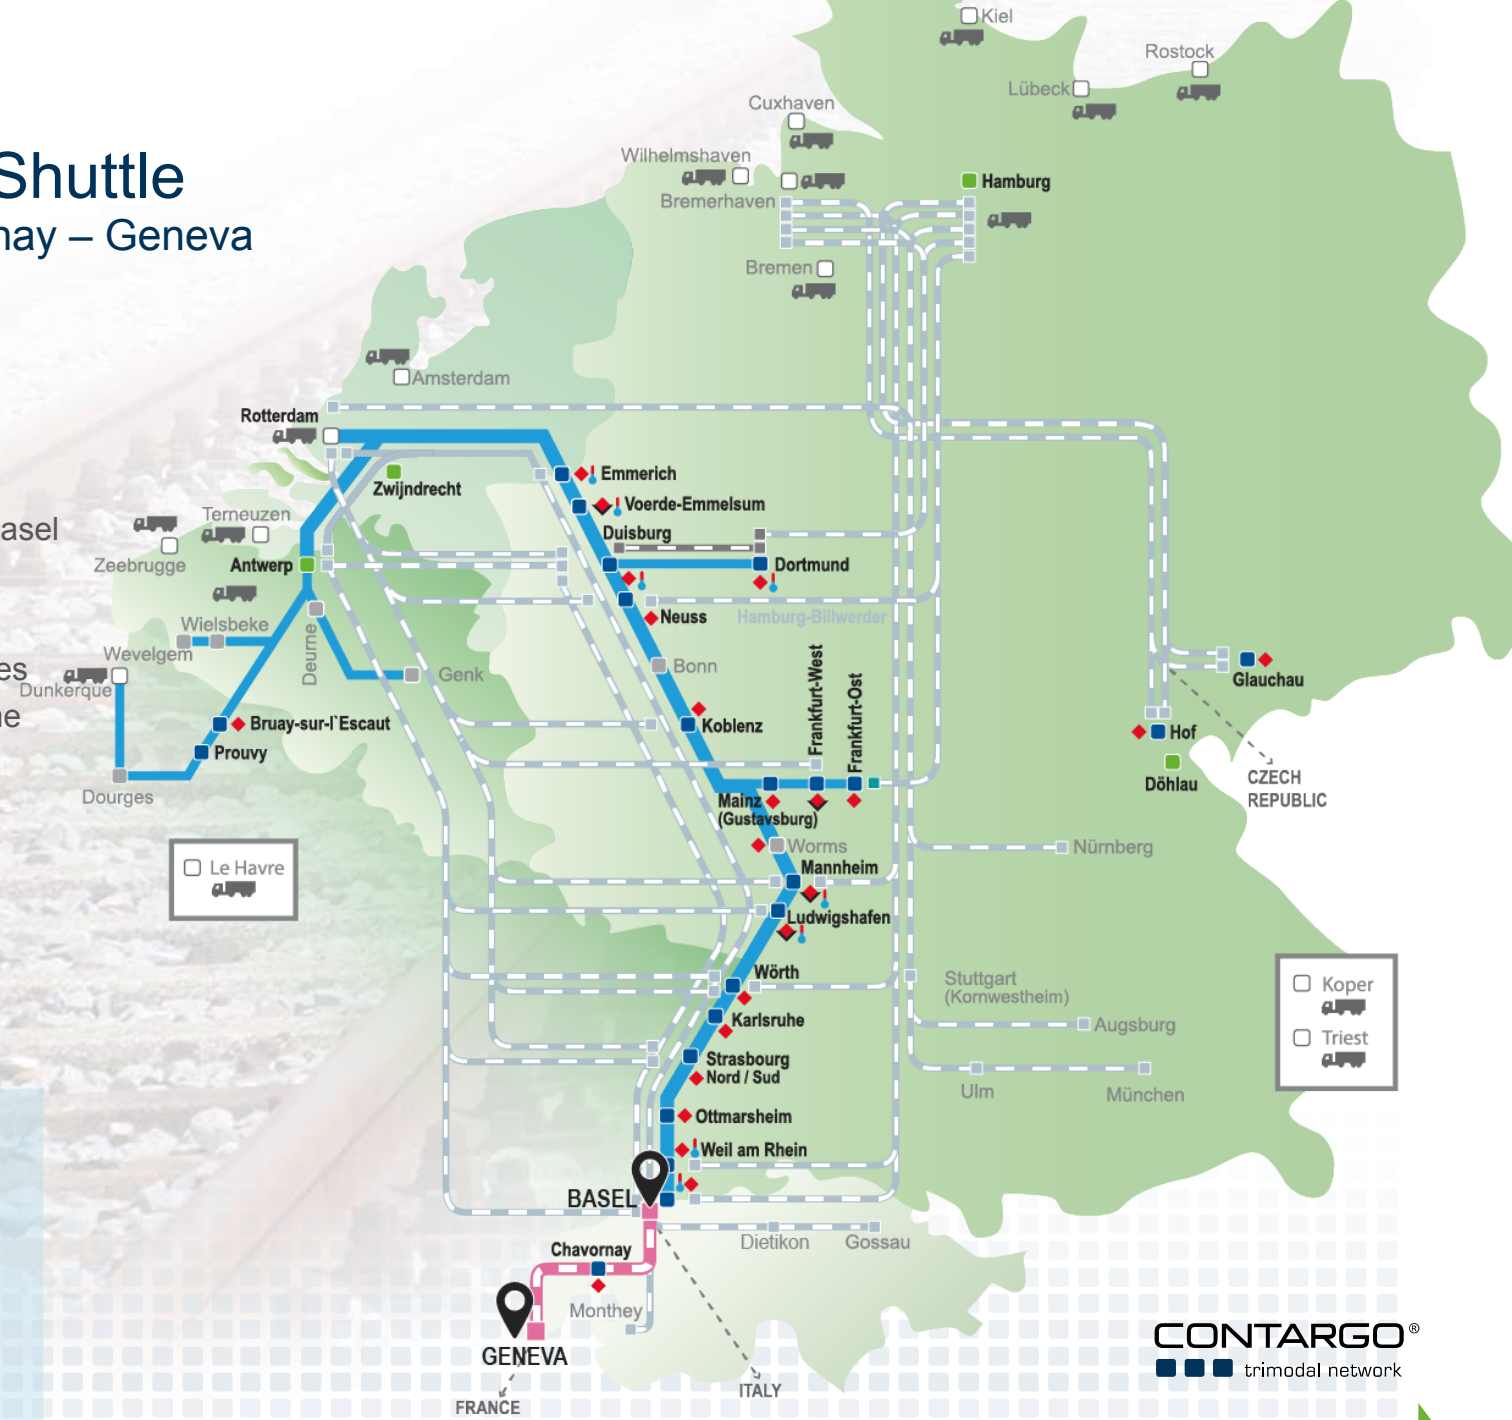

RRS – Rhine Romandie Shuttle

Direct rail connection Basel – Chavornay – Geneva

Economical, eco-friendly transport overnight between Basel and west Switzerland (A-B)

Daily connections from Basel to Chavornay and Geneva and back. Other container depots in the Basel region can be served via our terminal.

High frequencies, uncomplicated booking processes and the avoidance of truck transports save you time and money.

Contact Contargo Süd

Contargo AG
Fon: +41 (0) 61 639 36 36
E-Mail: info.basel@contargo.net

CONTARGO®
■■■ trimodal network

Take the better route!

www.contargo.net