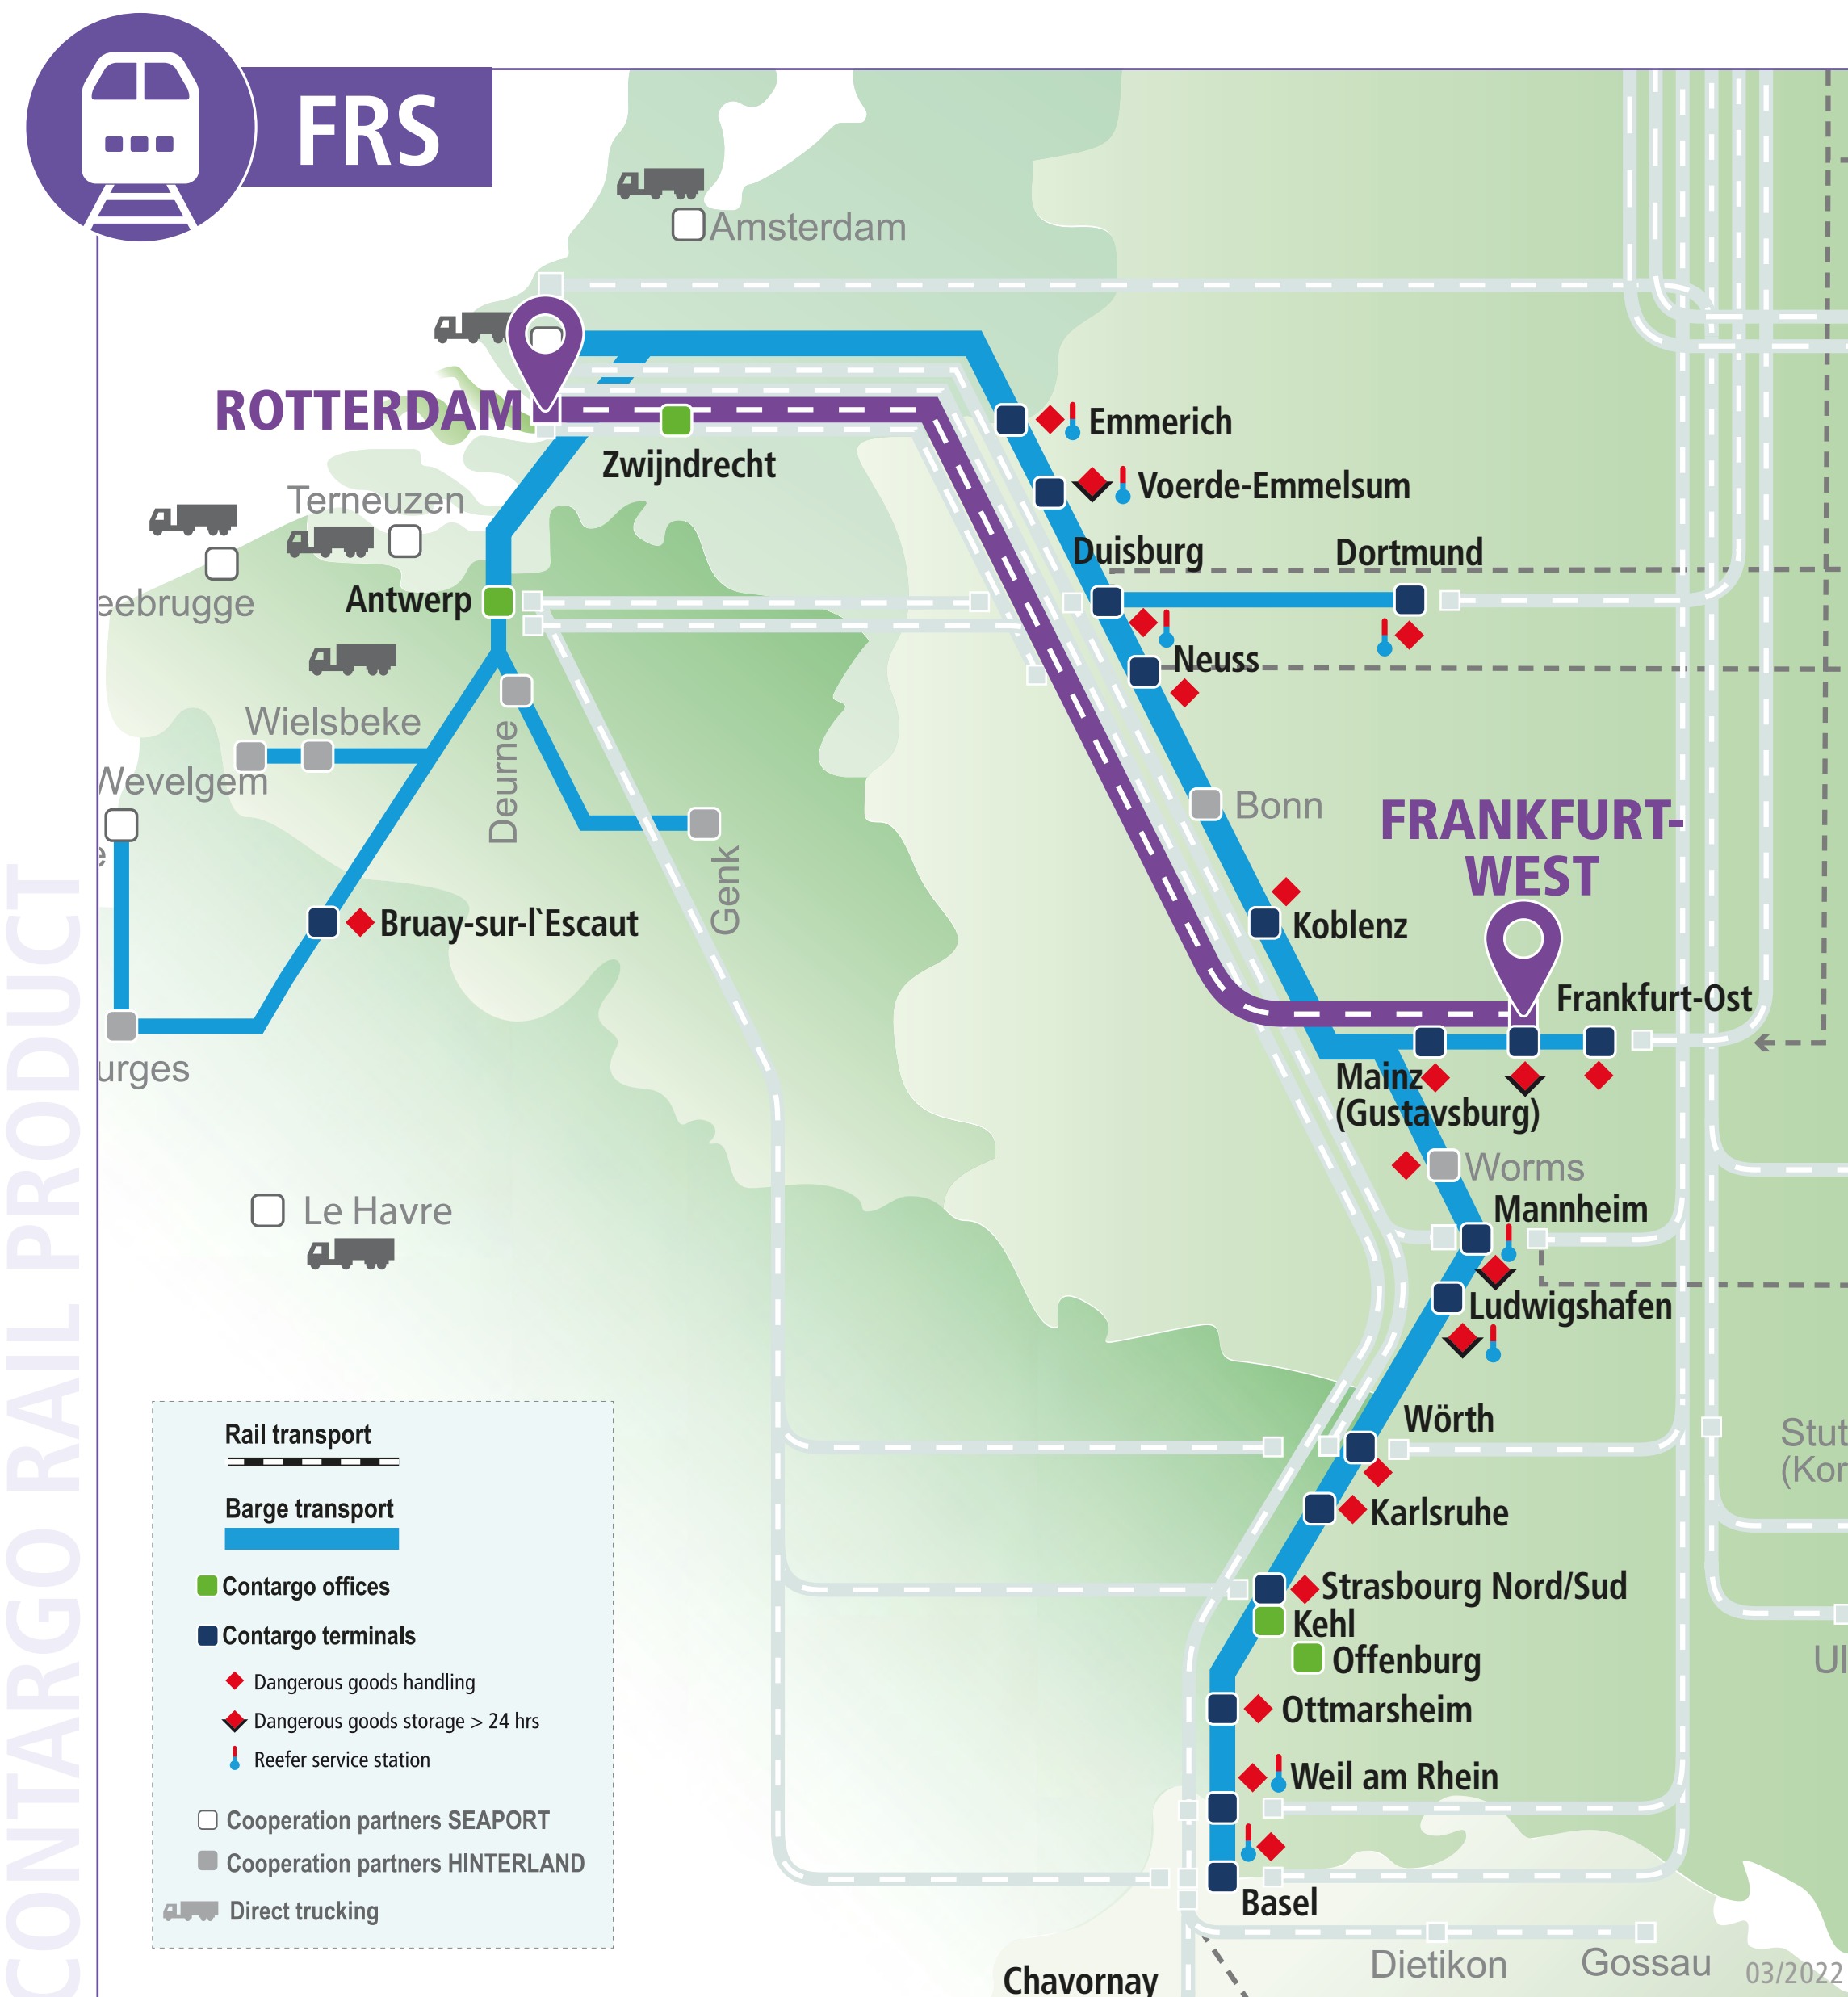

# ENVIRONMENTALLY FRIENDLY TRANSPORTS

CONTARGO RAIL

**FRS**

**Frankfurt Rotterdam Shuttle**

# FRS - Frankfurt Rotterdam Shuttle

Direct, sustainable transports save CO<sub>2</sub>

## OPTIMAL CONNECTION

Fast, direct rail connection between Frankfurt West and Rotterdam. Connections to all the seaport terminals in the Port of Rotterdam are possible. In Frankfurt-West: We can provide transshipment and on-carriage by barge or truck.

## FREQUENCY (from 04.04.2022)

3 round trips per week between Frankfurt West and Rotterdam. In Rotterdam we serve the following terminals: ECT, APMT 2, Euromax, RWG and RSC.