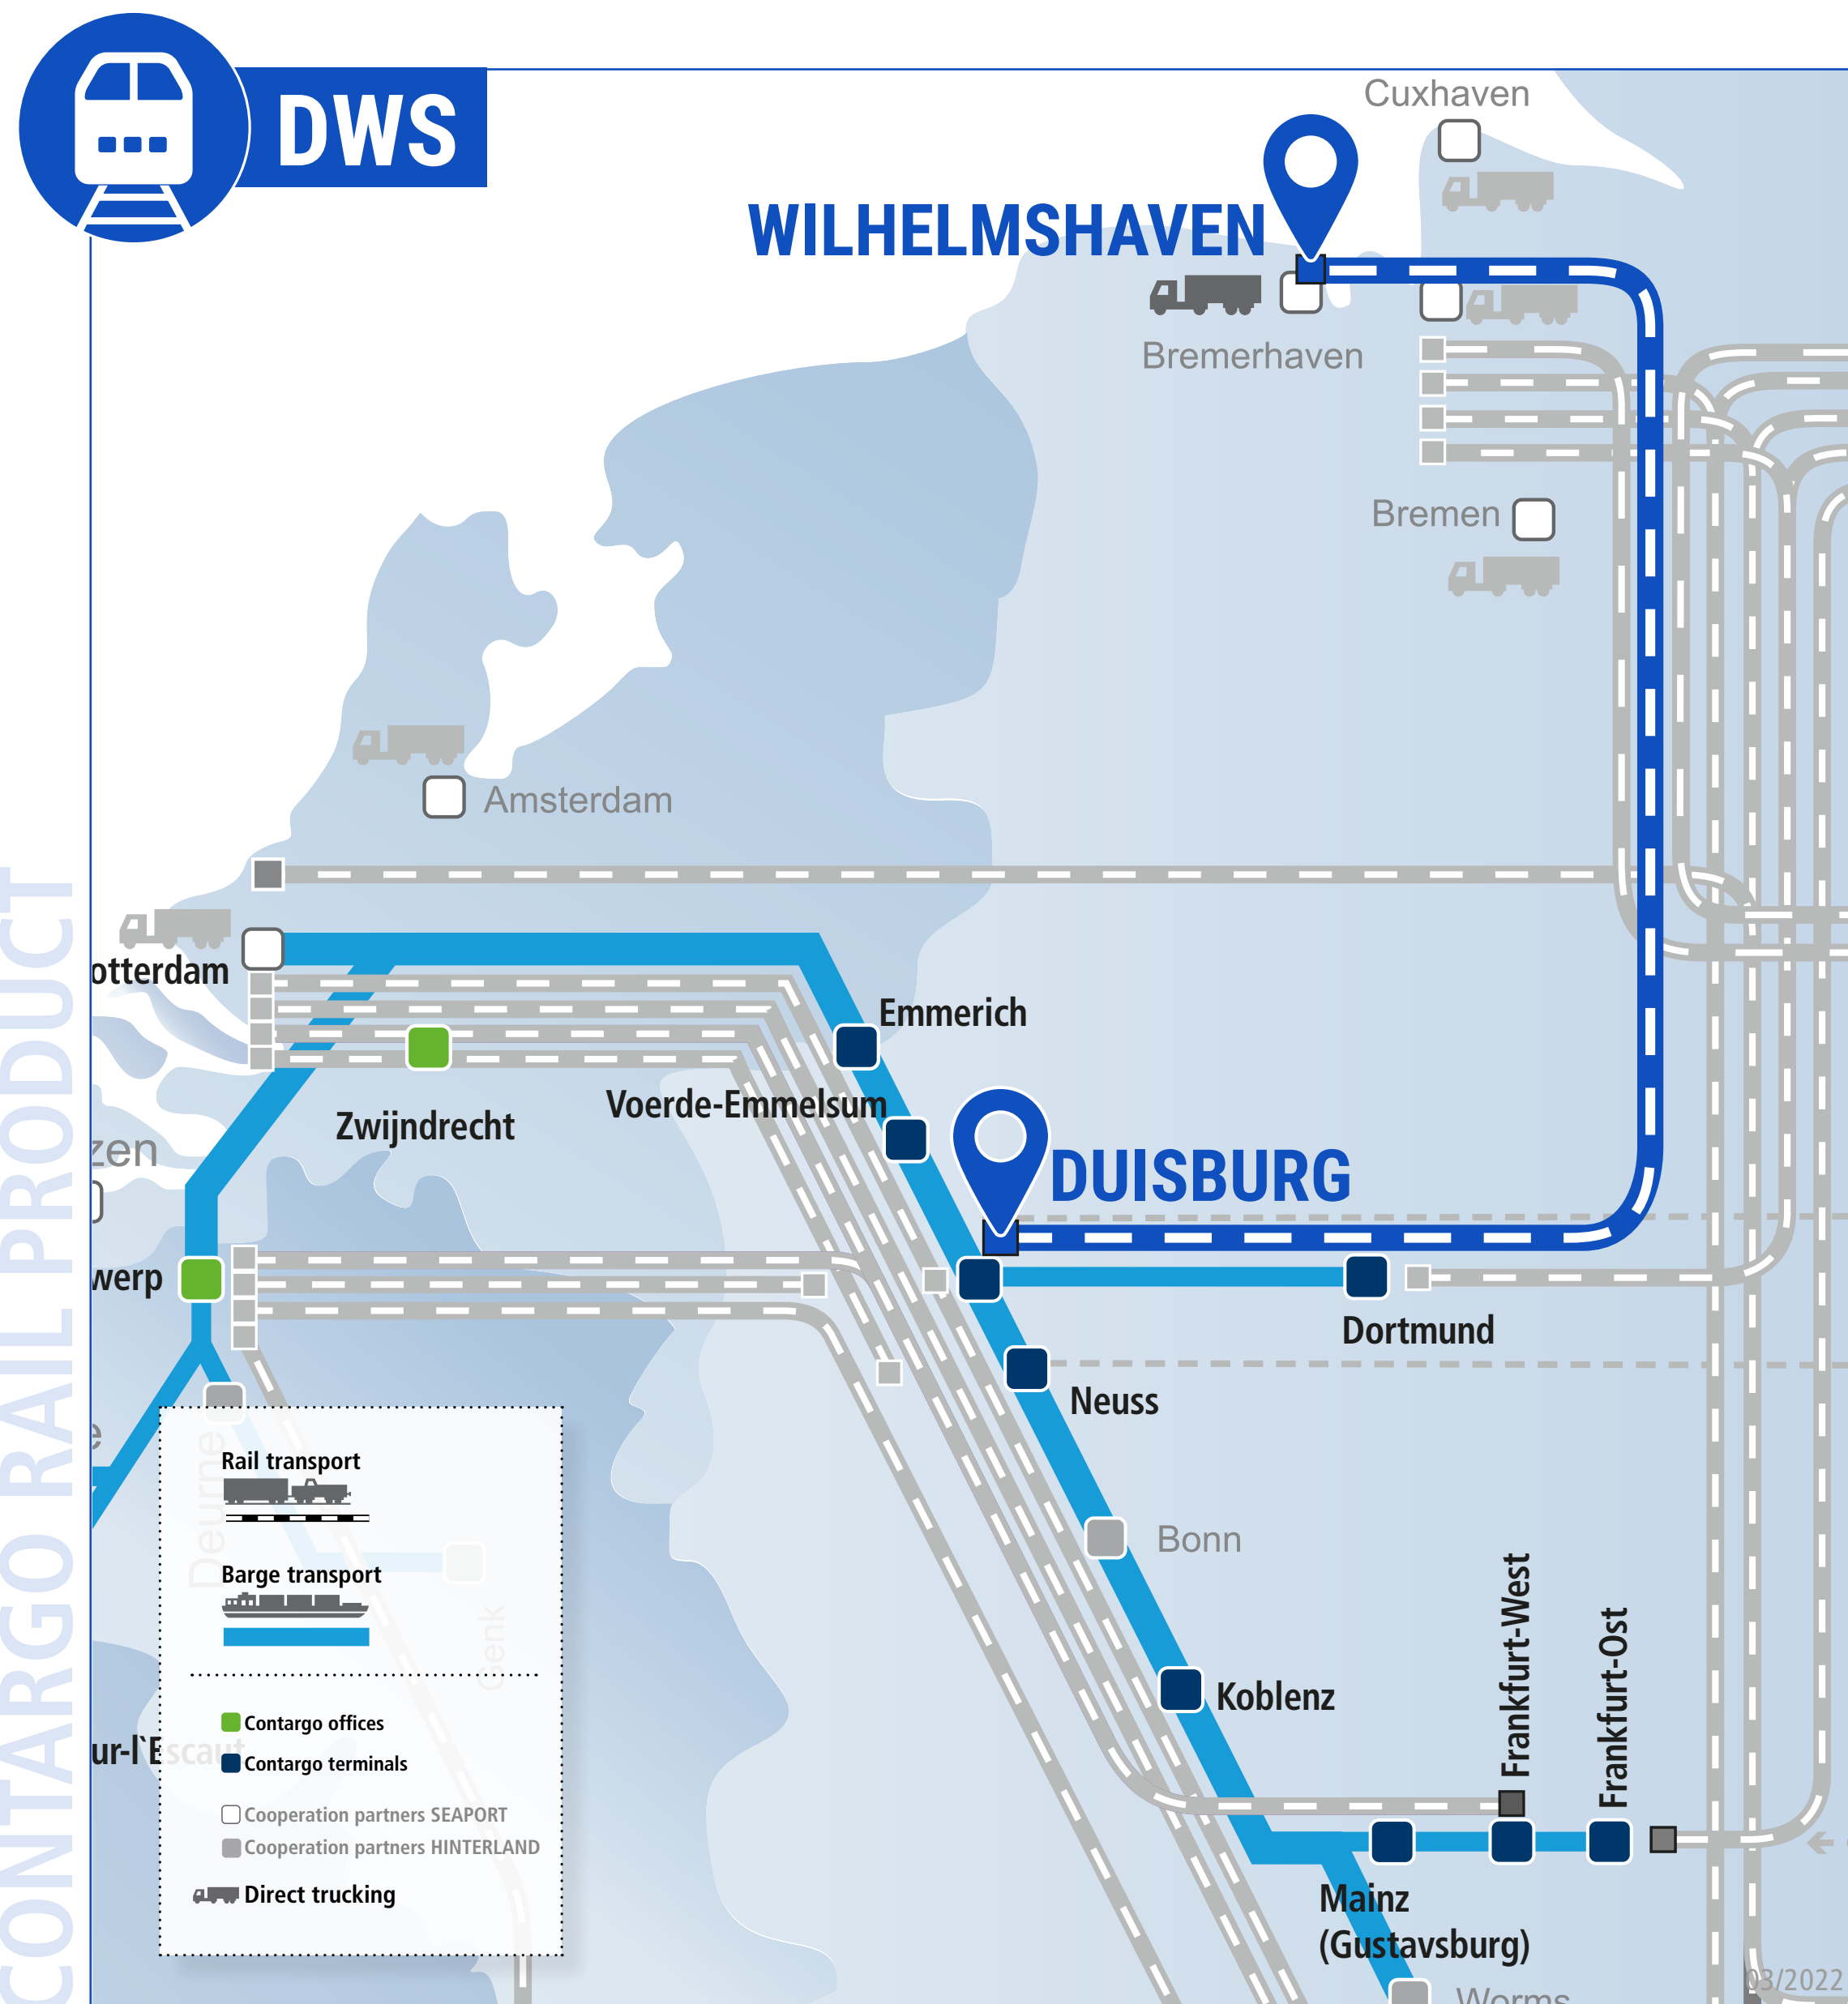

#wecancontainer

ENVIRONMENTALLY FRIENDLY TRANSPORTS

CONTARGO RAIL

DWS

Duisburg-Wilhelmshaven Shuttle

DWS - Duisburg Wilhelmshaven Shuttle

Direct, sustainable transports save CO₂

■ OPTIMAL CONNECTION

Fast and direct rail connection between Duisburg Intermodal Terminal (DIT) and Jade Weser Port Wilhelmshaven. Duisburg DIT offers in addition the possibility of gateway connections from / to Austria, Hungary, Italy, Poland, Belgium and the Netherlands. In Duisburg on-carriage by truck or barge can be provided.

■ FREQUENCY (from 15.01.2023)

1 x roundtrip per week in the 1st quarter of 2023.

In planning:
 2nd roundtrip is planned to be added in the 2nd quarter of 2023.

CONTACTS: **DIT** Duisburg Intermodal Terminal GmbH